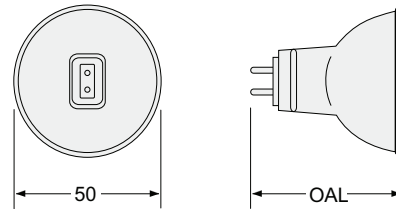

APPLICATIONS

- Archi-tainment
- P.O.P. Displays
- Retail
- Theme Parks
- Night Clubs
- Landscape
- Waterscape

Chromaticity Coordinates

50W	Yellow	x = .520	y = .471
	Red	x = .686	y = .307
	Blue	x = .135	y = .307
	Green	x = .286	y = .681
	Orange	x = .618	y = .378
	Magenta	x = .577	y = .312

All dimensions are in millimeters

Base: GU5.3

Watts (W)	Ushio Ordering Code	Ushio Lamp Code	Voltage (V)	Dimension OAL (mm)	Color	Beam Angle	Luminous Intensity (cd)	Avg Life (h)
50	1000580	FNC/FG	12	45.2	Yellow	12°	9000	4000
50	1000582	FND/FG	12	45.2	Red	12°	2000	4000
50	1000584	FNE/FG	12	45.2	Green	12°	4400	4000
50	1000586	FNF/FG	12	45.2	Blue	12°	2200	4000
50	1003132	EXT/OR	12	45.2	Orange	12°	5000	4000
50	1003200	EXT/MG	12	45.2	Magenta	12°	4400	4000