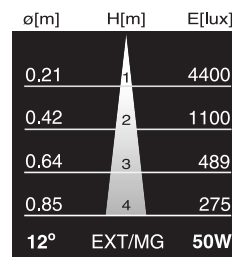

APPLICATIONS

- Archi-tainment
- P.O.P. Displays
- Retail
- Theme Parks
- Night Clubs
- Landscape
- Waterscape

Chromaticity Coordinates

50W	Yellow	x = .520	y = .471
	Red	x = .686	y = .307
	Blue	x = .135	y = .307
	Green	x = .286	y = .681
	Orange	x = .618	y = .378
	Magenta	x = .577	y = .312

All dimensions are in millimeters

Base: GU5.3

Watts (W)	Ushio Ordering Code	Ushio Lamp Code	Voltage (V)	Dimension OAL (mm)	Color	Beam Angle	Luminous Intensity (cd)	Avg Life (h)
50	1000580	FNC/FG	12	45.2	Yellow	12°	9000	4000
50	1000582	FND/FG	12	45.2	Red	12°	2000	4000
50	1000584	FNE/FG	12	45.2	Green	12°	4400	4000
50	1000586	FNF/FG	12	45.2	Blue	12°	2200	4000
50	1003132	EXT/OR	12	45.2	Orange	12°	5000	4000
50	1003200	EXT/MG	12	45.2	Magenta	12°	4400	4000