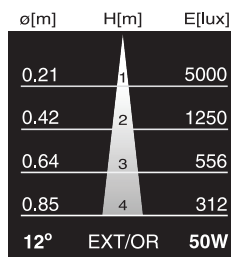

APPLICATIONS

- Archi-tainment
- P.O.P. Displays
- Retail
- Theme Parks
- Night Clubs
- Landscape
- Waterscape

Chromaticity Coordinates

50W	Yellow	x = .520	y = .471
	Red	x = .686	y = .307
	Blue	x = .135	y = .307
	Green	x = .286	y = .681
	Orange	x = .618	y = .378
	Magenta	x = .577	y = .312

All dimensions are in millimeters

Base: GU5.3

Watts (W)	Ushio Ordering Code	Ushio Lamp Code	Voltage (V)	Dimension OAL (mm)	Color	Beam Angle	Luminous Intensity (cd)	Avg Life (h)
50	1000580	FNC/FG	12	45.2	Yellow	12°	9000	4000
50	1000582	FND/FG	12	45.2	Red	12°	2000	4000
50	1000584	FNE/FG	12	45.2	Green	12°	4400	4000
50	1000586	FNF/FG	12	45.2	Blue	12°	2200	4000
50	1003132	EXT/OR	12	45.2	Orange	12°	5000	4000
50	1003200	EXT/MG	12	45.2	Magenta	12°	4400	4000