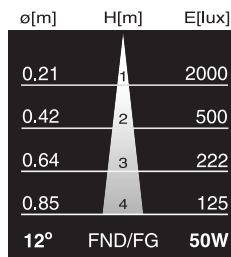

APPLICATIONS

- Archi-tainment
- P.O.P. Displays
- Retail
- Theme Parks
- Night Clubs
- Landscape
- Waterscape

Chromaticity Coordinates

50W	Yellow	x = .520	y = .471
	Red	x = .686	y = .307
	Blue	x = .135	y = .307
	Green	x = .286	y = .681
	Orange	x = .618	y = .378
	Magenta	x = .577	y = .312

All dimensions are in millimeters

Base: GU5.3

Watts (W)	Ushio Ordering Code	Ushio Lamp Code	Voltage (V)	Dimension OAL (mm)	Color	Beam Angle	Luminous Intensity (cd)	Avg Life (h)
50	1000580	FNC/FG	12	45.2	Yellow	12°	9000	4000
50	1000582	FND/FG	12	45.2	Red	12°	2000	4000
50	1000584	FNE/FG	12	45.2	Green	12°	4400	4000
50	1000586	FNF/FG	12	45.2	Blue	12°	2200	4000
50	1003132	EXT/OR	12	45.2	Orange	12°	5000	4000
50	1003200	EXT/MG	12	45.2	Magenta	12°	4400	4000