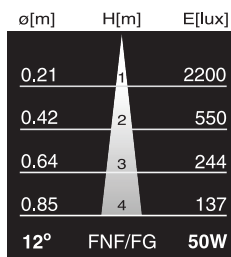

APPLICATIONS

- Archi-tainment
- P.O.P. Displays
- Retail
- Theme Parks
- Night Clubs
- Landscape
- Waterscape

Chromaticity Coordinates

50W	Yellow	x = .520	y = .471
	Red	x = .686	y = .307
	Blue	x = .135	y = .307
	Green	x = .286	y = .681
	Orange	x = .618	y = .378
	Magenta	x = .577	y = .312

All dimensions are in millimeters

Base: GU5.3

Watts (W)	Ushio Ordering Code	Ushio Lamp Code	Voltage (V)	Dimension OAL (mm)	Color	Beam Angle	Luminous Intensity (cd)	Avg Life (h)
50	1000580	FNC/FG	12	45.2	Yellow	12°	9000	4000
50	1000582	FND/FG	12	45.2	Red	12°	2000	4000
50	1000584	FNE/FG	12	45.2	Green	12°	4400	4000
50	1000586	FNF/FG	12	45.2	Blue	12°	2200	4000
50	1003132	EXT/OR	12	45.2	Orange	12°	5000	4000
50	1003200	EXT/MG	12	45.2	Magenta	12°	4400	4000