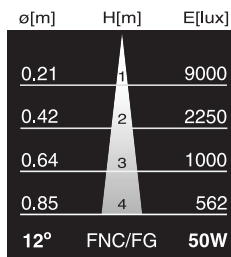

APPLICATIONS

- Archi-tainment
- P.O.P. Displays
- Retail
- Theme Parks
- Night Clubs
- Landscape
- Waterscape

Chromaticity Coordinates

50W	Yellow	x = .520	y = .471
	Red	x = .686	y = .307
	Blue	x = .135	y = .307
	Green	x = .286	y = .681
	Orange	x = .618	y = .378
	Magenta	x = .577	y = .312

All dimensions are in millimeters

Base: GU5.3

Watts (W)	Ushio Ordering Code	Ushio Lamp Code	Voltage (V)	Dimension OAL (mm)	Color	Beam Angle	Luminous Intensity (cd)	Avg Life (h)
50	1000580	FNC/FG	12	45.2	Yellow	12°	9000	4000
50	1000582	FND/FG	12	45.2	Red	12°	2000	4000
50	1000584	FNE/FG	12	45.2	Green	12°	4400	4000
50	1000586	FNF/FG	12	45.2	Blue	12°	2200	4000
50	1003132	EXT/OR	12	45.2	Orange	12°	5000	4000
50	1003200	EXT/MG	12	45.2	Magenta	12°	4400	4000