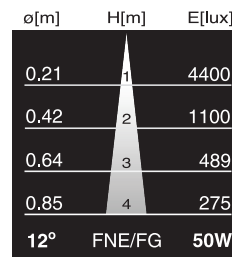

APPLICATIONS

- Archi-tainment
- P.O.P. Displays
- Retail
- Theme Parks
- Night Clubs
- Landscape
- Waterscape

Chromaticity Coordinates

50W	Yellow	x = .520	y = .471
	Red	x = .686	y = .307
	Blue	x = .135	y = .307
	Green	x = .286	y = .681
	Orange	x = .618	y = .378
	Magenta	x = .577	y = .312

All dimensions are in millimeters

Base: GU5.3

Watts (W)	Ushio Ordering Code	Ushio Lamp Code	Voltage (V)	Dimension OAL (mm)	Color	Beam Angle	Luminous Intensity (cd)	Avg Life (h)
50	1000580	FNC/FG	12	45.2	Yellow	12°	9000	4000
50	1000582	FND/FG	12	45.2	Red	12°	2000	4000
50	1000584	FNE/FG	12	45.2	Green	12°	4400	4000
50	1000586	FNF/FG	12	45.2	Blue	12°	2200	4000
50	1003132	EXT/OR	12	45.2	Orange	12°	5000	4000
50	1003200	EXT/MG	12	45.2	Magenta	12°	4400	4000